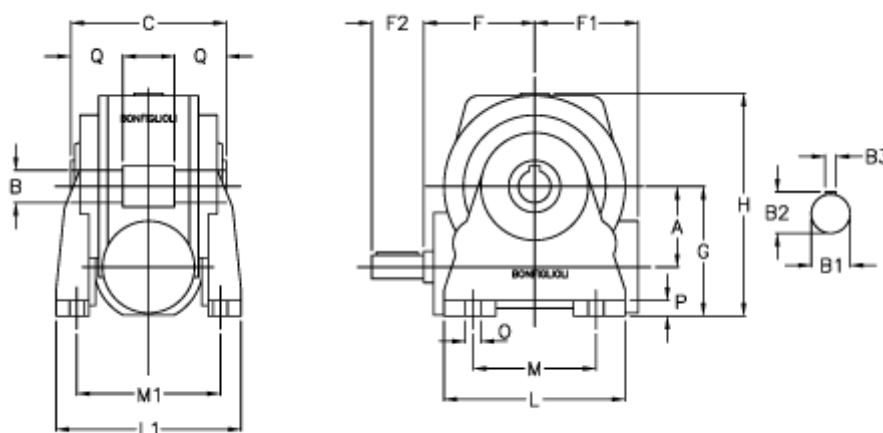

Data Sheet

Article number: 3901044028100

Description: Worm gear with solid input shaft
VF 44N-28-HS

Measures

a	= 44.6	F1 = 54	O = 8.5
B	= 18	F2 = 30	P = 10
B1	= 11	g = 72	Q = 24.5
B2	= 12.5	H = 124.5	
B3	= 4	L = 90	
C	= 64	L1 = 98	
Description = VF 44N-xx-HS		m = 52	
F	= 54.0	M1 = 81.0	